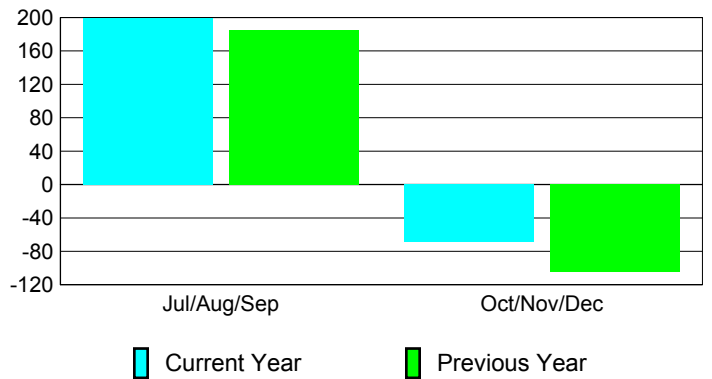

Comparison of Membership Gain/Loss

Current Year Compared to the Previous Year