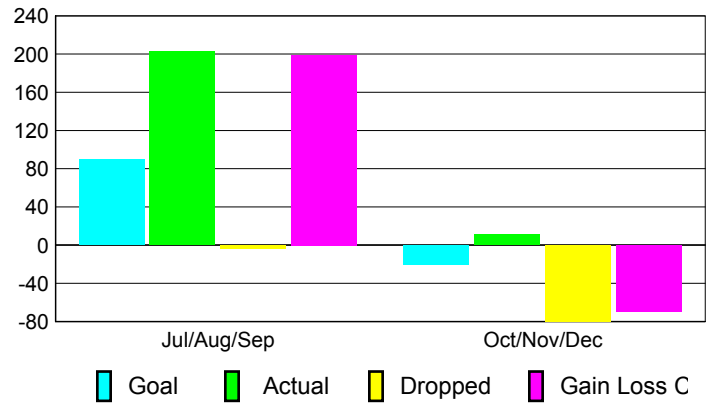

Membership Results 2010-2011

Goal, New, Dropped, Gain/Loss